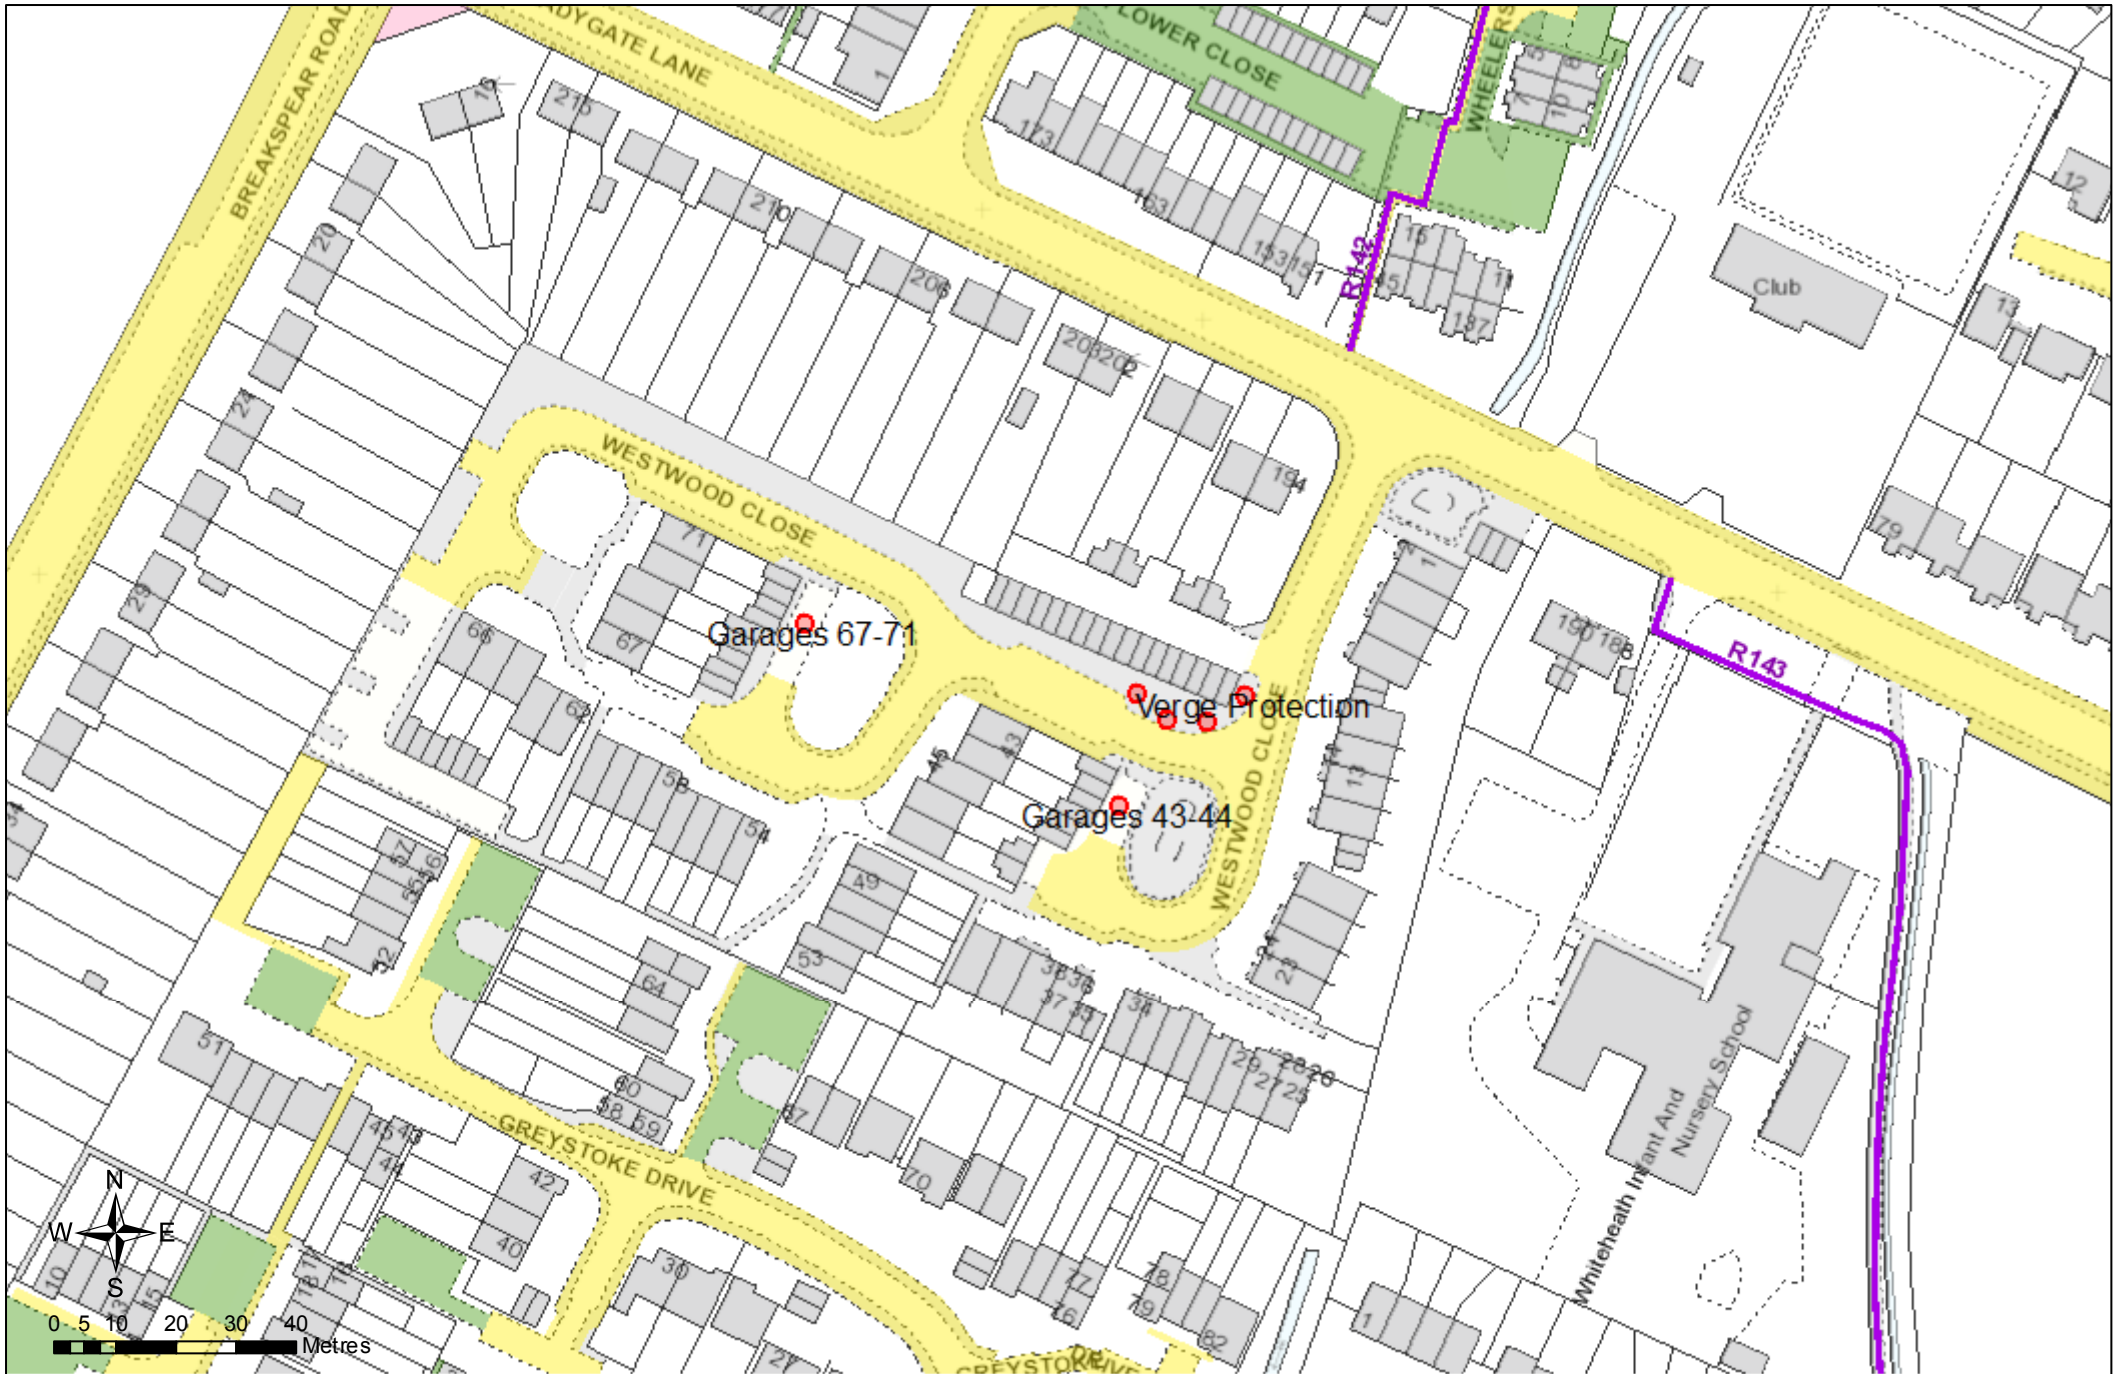

# Westwood Close - Petition

Map Notes

(c) Crown copyright and database rights 2014 Ordnance Survey 100019283